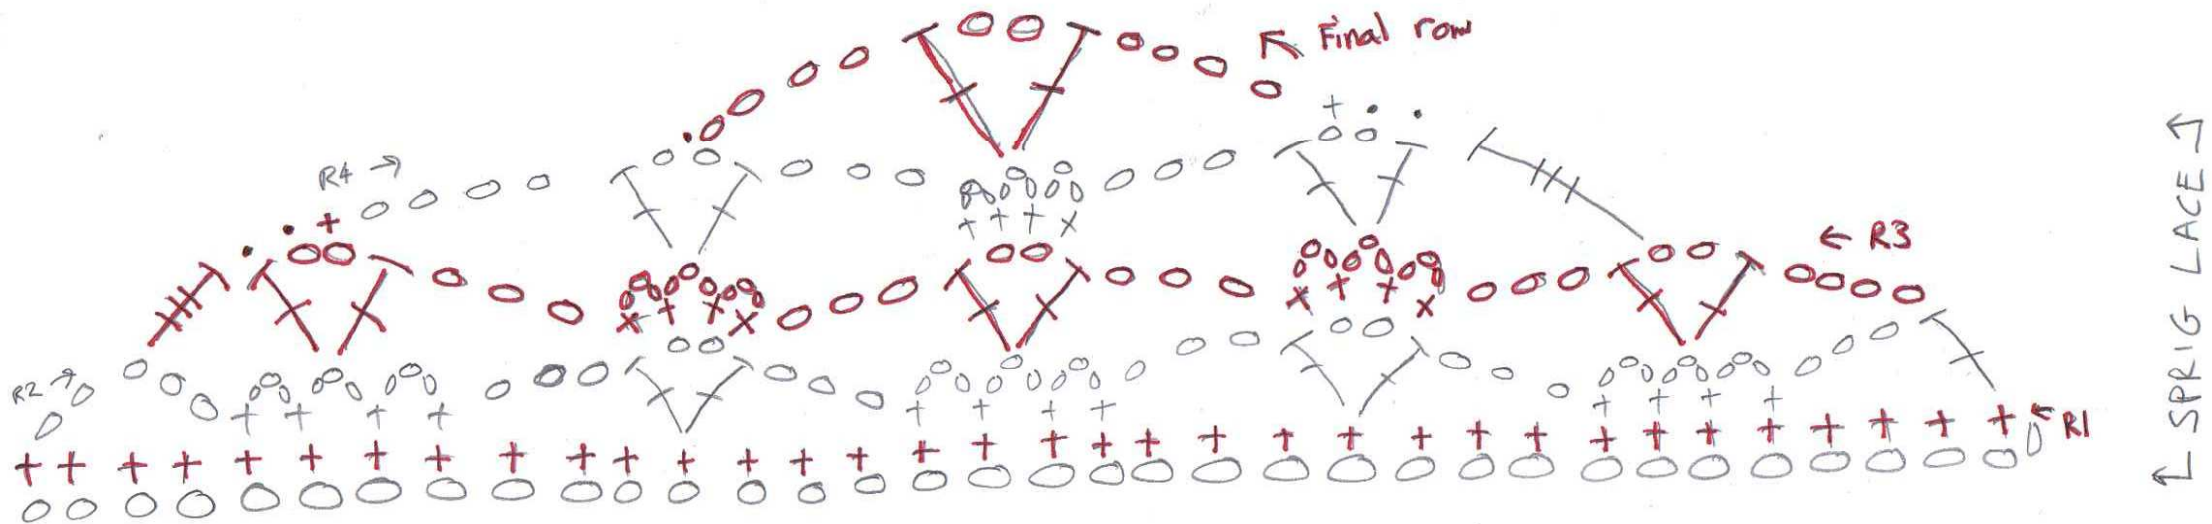

Summer Sprigs Lace Scarf

makemydaycreative.com

Key:

	US	UK
o	chain	chain
+	sc	dc
F	dc	tr
F	dtr	ddtr
.	sl-st	sl-st