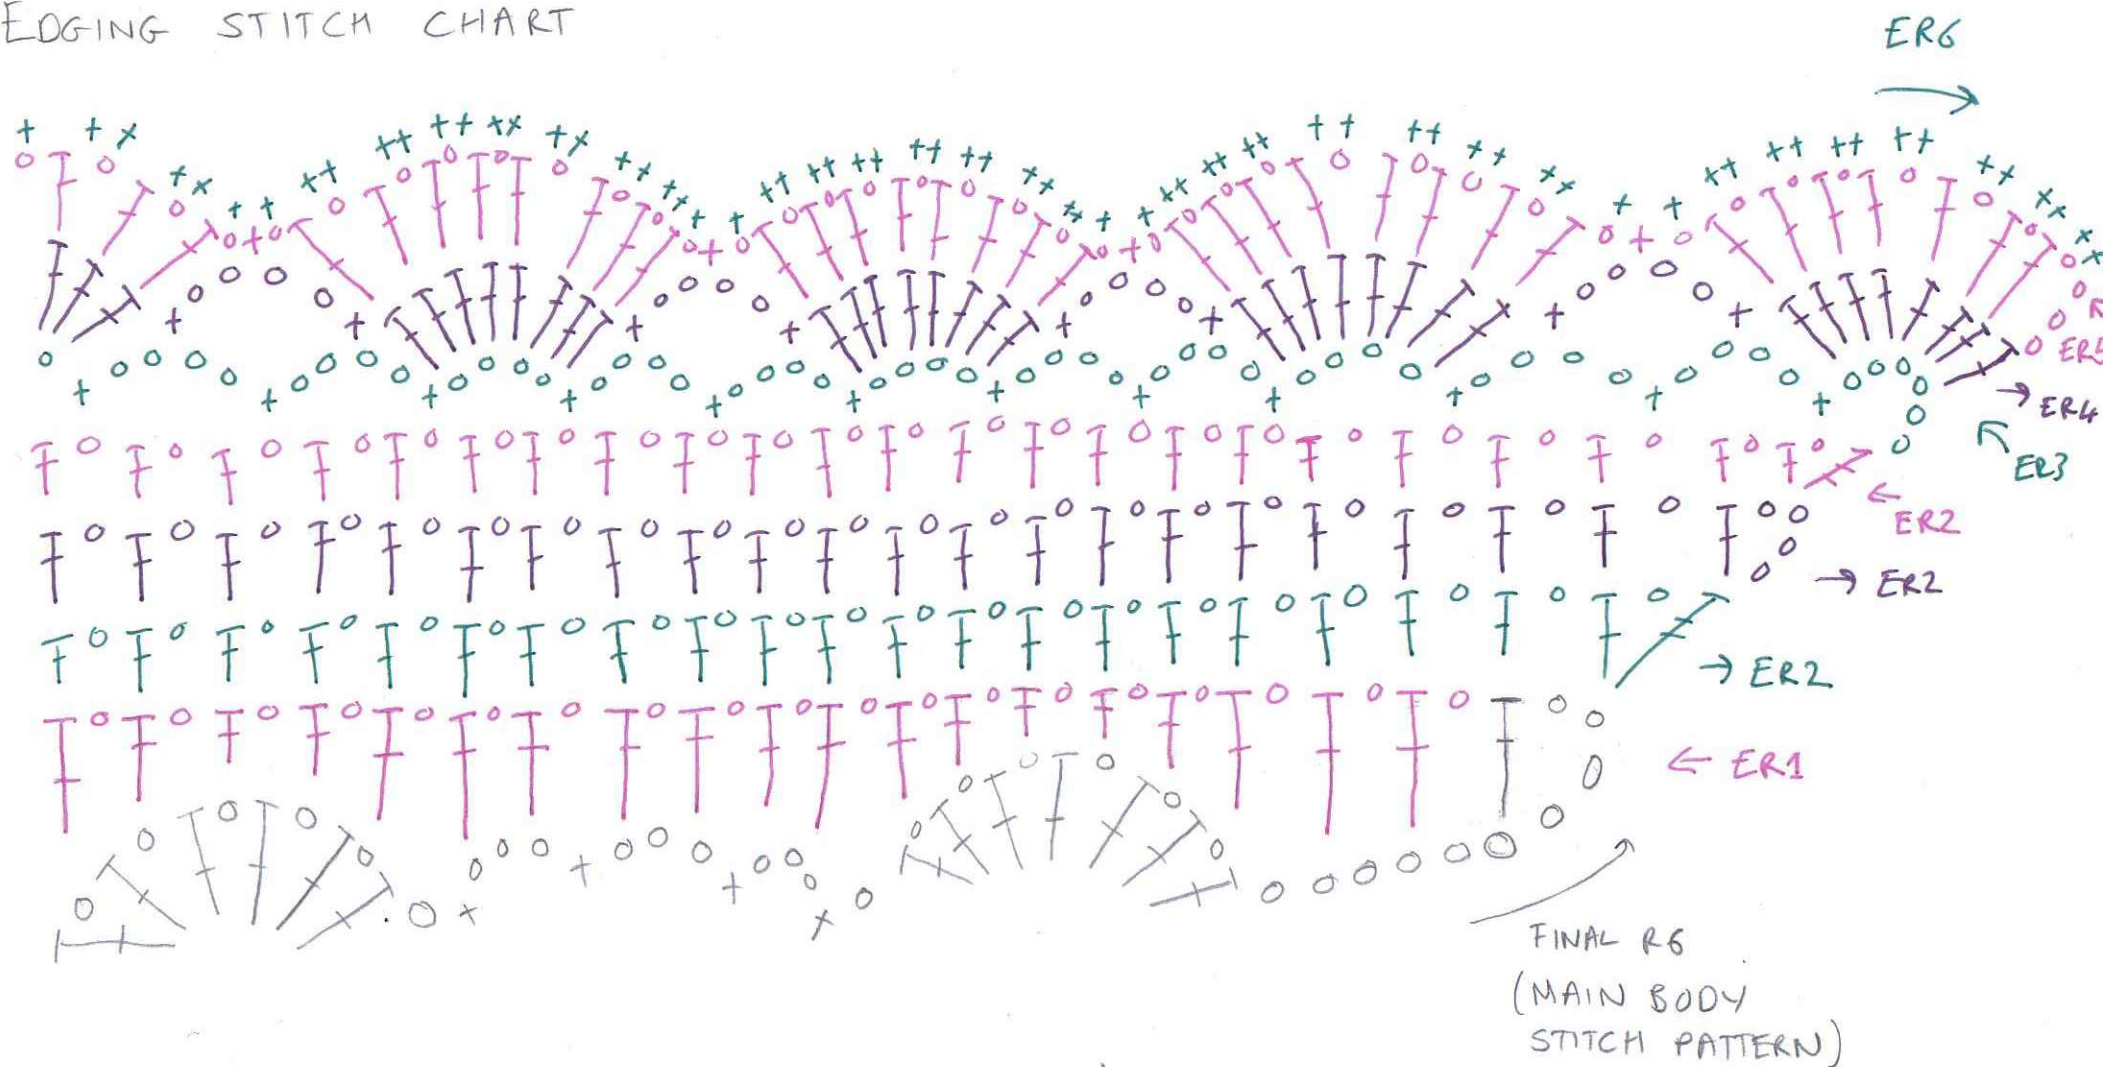

MEDITERRANEAN SHAWL

www.make my day creative.com

(FOR KEY, SEE MAIN BODY STITCH CHART)

EDGING STITCH CHART

MEDITERRANEAN SHAWL

www.make my day creative.com

(FOR KEY, SEE MAIN BODY STITCH CHART)

EDGING STITCH CHART